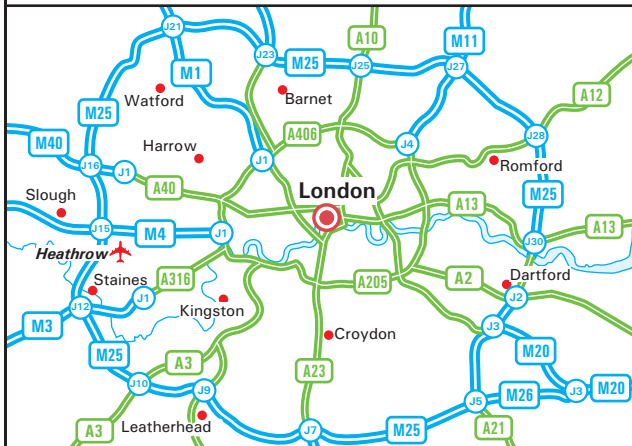

London Office
Hugh James
 Temple Chambers
 3/7 Temple Avenue
 London, EC4
www.hughjames.com

Underground

Blackfriars is on the Circle and the District lines (5 min walk).
 Temple is on the Circle and the District lines (5 min walk).
 Chancery Lane is on the Central Line (15 min walk).
 St Paul's is on the Central Line (15 min walk).

Train

The nearest train station is Blackfriars (5 min walk).
 City Thameslink (12 min walk).
 Waterloo (30 min walk).

For further information about train times and fares, please telephone National Rail Enquiries Line on 08457 48 49 50.

Car Parking

Parking meters (pay & display) are available in surrounding streets.
 The two nearest NCP carparks are:
 76 Shoe Lane EC4A 3JB (020 7353 7322) or
 London Hillgate House, Limeburner Lane EC4M 7HY (0870 242 7144).
 The nearest Corporation of London car park is Baynard House, Queen Victoria Street (0870 241 7492)

Our office is situated within the congestion charging zone.
 Visit www.cclondon.com for further details.

Bus

Buses 4, 11, 15, 23, 26, 76 & 171a all stop on Fleet Street.